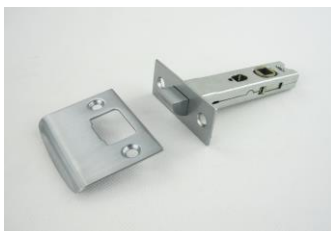

60mm RETANGULAR LATCHSET WITH STRIKER

Product Code	Description	Finish	Ctn Qty	Pack	Price
137LS60TPB	60mm Tubular latch set -TP (gold)	TP	10 / 200.	Bag	
137LS60CPB	60mm Tubular latch set -CP	CP	10 / 200.	Bag	
137LS60SCB	60mm Tubular latch set -SC (single spring)	SC	10 / 200.	Bag	
RLS60SQ-CP	60mm Dual spring latch set -CP	CP	10 / 160.	Bag	
RLS60SQ-SC	60mm Dual spring latch set -SC (dual spring)	SC	10 / 160.	Bag