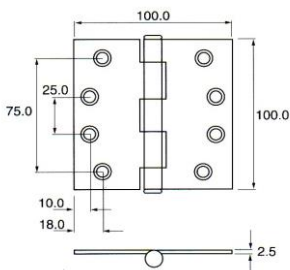

Product Code	Description	Finish	Ctn Qty	Pack	Price
WA1010FSSS	Hinge BT 100x100x2.5mm FP SSS	SSS	1/50pr	Box	
WA1010FPSS	Hinge BT 100x100x2.5mm FP PSS	PSS	1/50pr	Box	
WA1010FSPB	Hinge BT brass 100x100x2.5 FP PB	PB	1/50pr	Box	
WA1010FSC	Hinge BT steel 100x100x2.5mm FP SC	SC	20/100.	Box	
WA1010FCP	Hinge BT steel 100x100x2.5mm FP CP	CP	20/100.	Box	
WA1010FZP	Hinge BT steel 100x100x2.5mm FP ZP	ZP	20/100.	Box	
WA1010FCD	Hinge BT steel 100x100x2.5mm FP PC	PC	20/100.	Box	
WA1010LSSS	Hinge BT 100x100x2.5mm LP SSS	SSS	1/50pr	Box	
WA1010LPSS	Hinge BT 100x100x2.5mm LP PSS	PSS	1/50pr	Box	
WA1010LSPB	Hinge BT brass 100x100x2.5 LP PB	PB	1/50pr	Box	
WA1010LSC	Hinge BT steel 100x100x2.5mm LP SC	SC	20/100.	Box	
WA1010LCP	Hinge BT steel 100x100x2.5mm LP CP	CP	20/100.	Box	
WA1010LZP	Hinge BT steel 100x100x2.5mm LP ZP	ZP	20/100.	Box	
WA1010LPB	Hinge BT steel 100x100x2.5mm LP PB	PB	20/100.	Box	

PB - Polished Brass; CP - Polished chrome; SC -Satin chomre, ZP -Zinc plated; FB - Florentine bronze.
SSS - Satin stainless, PSS - Polished stainless, PC - Powder coated, BS - Bright steel.