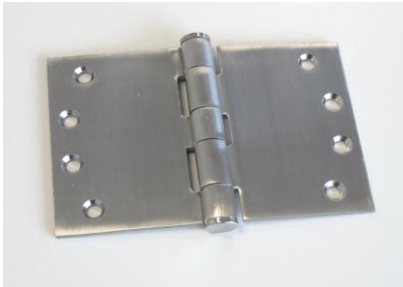

Architectural Hinges

Heavy Duty Button Tipped -Wide Throw

Product Code	Description	Finish	Ctn Qty	Pack	Price
WA10125FSSS	Hinge BT 100x125x3.5mm FP SSS	SSS	1/20pr	Box	
WA10125FPSS	Hinge BT 100x125x3.5mm FP PSS	PSS	1/20pr	Box	
WA10150FSSS	Hinge BT 100x150x3.5mm FP SSS	SSS	1/20pr	Box	
WA10150FPSS	Hinge BT 100x150x3.5mm FP PSS	PSS	1/20pr	Box	
WA10175FSSS	Hinge BT 100x175x3.5mm FP SSS	SSS	1/20pr	Box	
WA10175FPSS	Hinge BT 100x175x3.5mm FP PSS	PSS	1/20pr	Box	
WA10200FSSS	Hinge BT 100x200x3.5mm FP SSS	SSS	1/20pr	Box	
WA10200FPSS	Hinge BT 100x200x3.5mm FP PSS	PSS	1/20pr	Box	

Special Applications