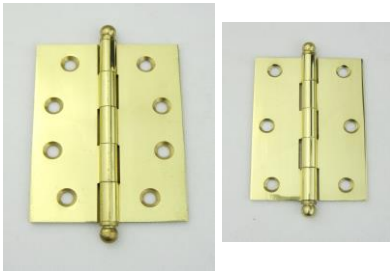

SOLID BRASS HINGE

Ball Tipped Solid Brass Hinge

Product Code	Description	Finish	Ctn Qty	Pack	Price
BBTH85PBB	Ball Tipped Hinge 85x60x2.0mm LP PB	PB	1/50pr	Box	
BBTH100PBB	Ball Tipped Hinge 100x75x3.0mm LP PB	PB	1/50pr	Box	

Product Code	Description	Finish	Ctn Qty	Pack	Price
Brass Butt Hinge					
HBBF25PBB	Hinge butt brass 25x19x1.2mm FP PB	PB	20/1600	Box	
HBBF25MBB	Hinge butt brass 25x19x1.2mm FP MB	PB	20/1600	Box	
HBBF38PBB	Hinge butt brass 38x22x1.4mm FP PB	PB	20/1600	Box	
HBBF38MBB	Hinge butt brass 38x22x1.4mm FP MB	PB	20/1600	Box	
HBBF50PBB	Hinge butt brass 50x32x1.4mm FP PB	PB	20/800	Box	
HBBF50MBB	Hinge butt brass 50x32x1.4mm FP MB	PB	20/800	Box	
HBBF63PBB	Hinge butt brass 63x35x1.4mm FP PB	PB	20/600	Box	
HBBF63MBB	Hinge butt brass 63x35x1.4mm FP MB	PB	20/600	Box	
HBBF76PBB	Hinge butt brass 76x41x2.0mm FP PB	PB	20/320	Box	
HBBF76MBB	Hinge butt brass 76x41x2.0mm FP MB	PB	20/320	Box	
HBBF89PBB	Hinge butt brass 89x51x2.0mm FP PB	PB	20/200	Box	
HBBF89MBB	Hinge butt brass 89x51x2.0mm FP MB	PB	20/200	Box	
HBBF102PBB	Hinge butt brass 102x60x2.0mm FP PB	PB	20/120	Box	
HBBF102MBB	Hinge butt brass 102x60x2.0mm FP MB	PB	20/120	Box