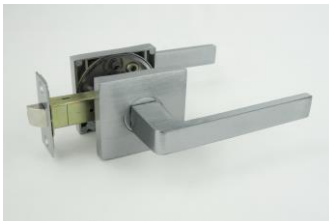

906 Lever

Product Code	Description	Finish	Ctn Qty	Pack	Price
PASSAGE					
906CPPS	906 Lever passage -CP	CP	6 / 24.	VIS	
906SCPS	906 Lever passage -SC	SC	6 / 24.	VIS