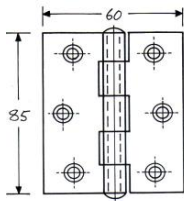

STEEL BUTT HINGE

Steel Butt Hinge -Loose Pin

Product Code	Description	Finish	Ctn Qty	Pack	Price
HSBL70BSB	Hinge steel butt 70x50x1.6mm LP BS	BS	20 / 300	Box	
HSBL70CDB	Hinge steel butt 70x50x1.6mm LP PC	PC	21 / 300	Box	
HSBL70ZPB	Hinge steel butt 70x50x1.6mm LP ZP	ZP	22 / 300	Box	
HSBL70FBB	Hinge steel butt 70x50x1.6mm LP FB	FB	23 / 300	Box	
HSBL70BPB	Hinge steel butt 70x50x1.6mm LP BP	BP	24 / 300	Box	
HSBL70CPB	Hinge steel butt 70x50x1.6mm LP CP	CP	25 / 300	Box	
HSBL70SCB	Hinge steel butt 70x50x1.6mm LP SC	SC	26 / 300	Box	
HSBL85BSB	Hinge steel butt 85x60x1.6mm LP BS	BS	20 / 240	Box	
HSBL85CDB	Hinge steel butt 85x60x1.6mm LP PC	PC	21 / 240	Box	
HSBL85ZPB	Hinge steel butt 85x60x1.6mm LP ZP	ZP	22 / 240	Box	
HSBL85FBB	Hinge steel butt 85x60x1.6mm LP FB	FB	23 / 240	Box	
HSBL85BPB	Hinge steel butt 85x60x1.6mm LP BP	BP	24 / 240	Box	
HSBL85CPB	Hinge steel butt 85x60x1.6mm LP CP	CP	25 / 240	Box	
HSBL85SCB	Hinge steel butt 85x60x1.6mm LP SC	SC	26 / 240	Box	
HSBL100BSB	Hinge steel butt 100x75x1.6mm LP BS	BS	20 / 120	Box	
HSBL100CDB	Hinge steel butt 100x75x1.6mm LP PC	PC	21 / 120	Box	
HSBL100ZPB	Hinge steel butt 100x75x1.6mm LP ZP	ZP	22 / 120	Box	
HSBL100FBB	Hinge steel butt 100x75x1.6mm LP FB	FB	23 / 120	Box	
HSBL100BPB	Hinge steel butt 100x75x1.6mm LP BP	BP	24 / 120	Box	
HSBL100CPB	Hinge steel butt 100x75x1.6mm LP CP	CP	25 / 120	Box	
HSBL100SCB	Hinge steel butt 100x75x1.6mm LP SC	SC	26 / 120	Box	

Steel Butt Hinge -Fixed Pin