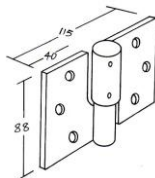

Product Code	Description	Finish	Ctn Qty	Pack	Price
Double Butt -19mm					
BBHDBLH	Ball bearing gate hinge -double butt LH	GV	10 / 20.	VIS	
BBHDBRH	Ball bearing gate hinge -double butt RH	GV	10 / 20.	VIS