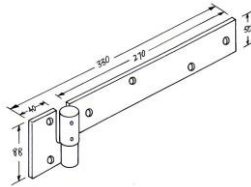

Product Code	Description	Finish	Ctn Qty	Pack	Price
Long Strap -19mm					
BBHLSLH	Ball bearing gate hinge -long strap LH	GV	5 / 10.	VIS	
BBHLSRH	Ball bearing gate hinge -long strap RH	GV	5 / 10.	VIS