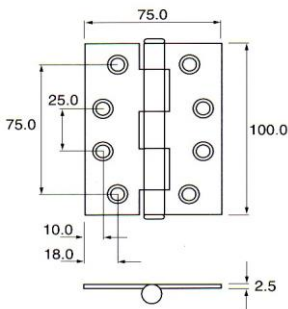

Architectural Hinges

Button Tipped -Plain 100 x 75 x 2.5mm

Product Code	Description	Finish	Ctn Qty	Pack	Price
WA1075FSSS	Hinge BT 100x75x2.5mm FP SSS	SSS	1/50pr	Box	
WA1075FPSS	Hinge BT 100x75x2.5mm FP PSS	PSS	1/50pr	Box	
WA1075FSPB	Hinge BT brass 100x75x2.5mm FP PB	PB	1/50pr	Box	
WA1075FSC	Hinge BT steel 100x75x2.5mm FP SC	SC	20/100.	Box	
WA1075FCP	Hinge BT steel 100x75x2.5mm FP CP	CP	20/100.	Box	
WA1075FZP	Hinge BT steel 100x75x2.5mm FP ZP	ZP	20/100.	Box	
WA1075FCD	Hinge BT steel 100x75x2.5mm FP PC	PC	20/100.	Box	
WA1075LSSS	Hinge BT 100x75x2.5mm LP SSS	SSS	1/50pr	Box	
WA1075LPSS	Hinge BT 100x75x2.5mm LP PSS	PSS	1/50pr	Box	
WA1075LSPB	Hinge BT brass 100x75x2.5mm LP PB	PB	1/50pr	Box	
WA1075LSC	Hinge BT steel 100x75x2.5mm LP SC	SC	20/100.	Box	
WA1075LCP	Hinge BT steel 100x75x2.5mm LP CP	CP	20/100.	Box	
WA1075LZP	Hinge BT steel 100x75x2.5mm LP ZP	ZP	20/100.	Box	
WA1075LPB	Hinge BT steel 100x75x2.5mm LP PB	PB	20/100.	Box	

Button Tipped -Plain 100 x 100 x 2.5mm