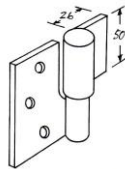

Product Code	Description	Finish	Ctn Qty	Pack	Price
Short Strap -19mm					
BBHSSLH	Ball bearing gate hinge -short strap LH	GV	10 / 20.	VIS	
BBHSSRH	Ball bearing gate hinge -short strap RH	GV	10 / 20.	VIS