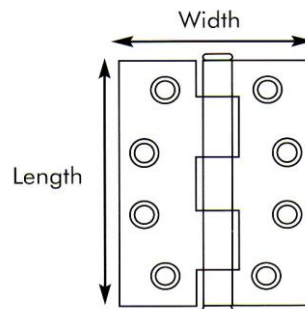

The first measurement of hinge is height, followed by the width and gauge. The height of the hinge is the length of the leaf, the width of the hinge is the length of the fully opened measurement across both leaves, the gauge of the hinge is the thickness of the material used.