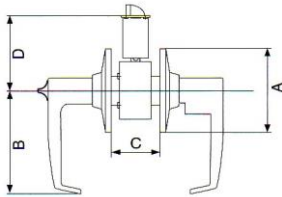

58101

Product Code	Description	Finish	Ctn Qty	Pack	Price
58101SC-ET	58101 Heavy duty lock -SC	SC	20	BOX	

A - 75mm
B - 112mm
C - 34 -45mm
D - 60 (70)mm

- For residential and commercial use.
- Solid brass 6 pin tumbler cylinder
- Outside knob can be removed for easy rekeying (C4 Key).
- Conceal screw fixing.
- Stainless steel latch
- Fits wood or metal doors 35mm - 45mm.