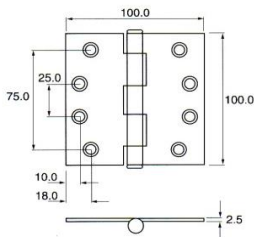

Button Tipped -Ball Bearing 100 x 100 x 2.5mm