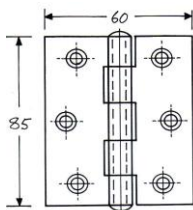

Product Code	Description	Finish	Ctn Qty	Pack	Price
HSBF25ZPB	Hinge steel butt 25x22x1.0mm FP ZP	ZP	20 / 1200	Box	
HSBF35BSB	Hinge steel butt 35x28x1.2mm FP BS	BS	20 / 1200	Box	
HSBF35CDB	Hinge steel butt 35x28x1.2mm FP PC	PC	20 / 1200	Box	
HSBF35ZPB	Hinge steel butt 35x28x1.2mm FP ZP	ZP	20 / 1200	Box	
HSBF35BPB	Hinge steel butt 35x28x1.2mm FP BP	BP	20 / 1200	Box	
HSBF50BSB	Hinge steel butt 50x38x1.2mm FP BS	BS	20 / 800	Box	
HSBF50CDB	Hinge steel butt 50x38x1.2mm FP PC	PC	20 / 800	Box	
HSBF50ZPB	Hinge steel butt 50x38x1.2mm FP ZP	ZP	20 / 800	Box	
HSBF50FBB	Hinge steel butt 50x38x1.2mm FP FB	FB	20 / 800	Box	
HSBF50BPB	Hinge steel butt 50x38x1.2mm FP BP	BP	20 / 800	Box	
HSBF70BSB	Hinge steel butt 70x50x1.6mm FP BS	BS	20 / 300	Box	
HSBF70CDB	Hinge steel butt 70x50x1.6mm FP PC	PC	20 / 300	Box	
HSBF70ZPB	Hinge steel butt 70x50x1.6mm FP ZP	ZP	20 / 300	Box	
HSBF70FBB	Hinge steel butt 70x50x1.6mm FP FB	FB	20 / 300	Box	
HSBF70BPB	Hinge steel butt 70x50x1.6mm FP BP	BP	20 / 300	Box	
HSBF70CPB	Hinge steel butt 70x50x1.6mm FP CP	CP	20 / 300	Box	
HSBF70SCB	Hinge steel butt 70x50x1.6mm FP SC	SC	20 / 300	Box