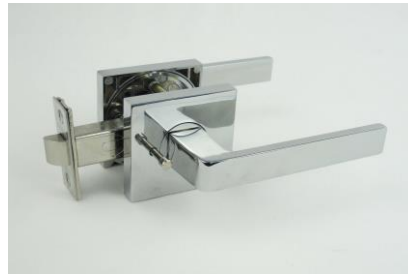

900 LEVER SERIES

Suitable for 50 or 54mm Door Face Hole,
and 32 - 45mm Thickness Doors.
Conceal Screws Fixing,
63mm Rosette.