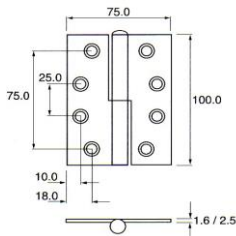

Product Code	Description	Finish	Ctn Qty	Pack	Price
LHB100SC-L/H	Hinge BT lift off 100x75x2.5mm LH SC	SC	20/100.	Box	
LHB100CP-L/H	Hinge BT lift off 100x75x2.5mm LH CP	CP	20/100.	Box	
LHB100SC-R/H	Hinge BT lift off 100x75x2.5mm RH SC	SC	20/100.	Box	
LHB100CP-R/H	Hinge BT lift off 100x75x2.5mm RH CP	CP	20/100.	Box	
LHB100SSS-L/H	Hinge BT lift off 100x75x2.5mm LH SSS	SSS	1/50pr	Box	
LHB100PSS-L/H	Hinge BT lift off 100x75x2.5mm LH PSS	PSS	1/50pr	Box	
LHB100SSS-R/H	Hinge BT lift off 100x75x2.5mm RH SSS	SSS	1/50pr	Box	
LHB100PSS-R/H	Hinge BT lift off 100x75x2.5mm RH PSS	PSS	1/50pr	Box