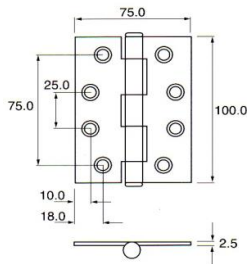

Architectural Hinges

Button Tipped -Ball Bearing 100 x 75 x 2.5mm