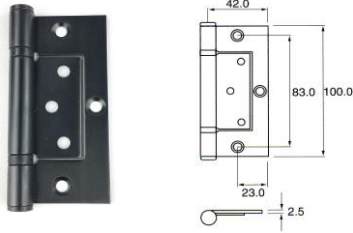

BEARING QUICK FIX HINGE

Bearing Quick Fix Hinge -100x71x2.5mm
For Timber Doors

Product Code	Description	Finish	Ctn Qty	Pack	Price
WA1071QFSSS-T	Hinge quick fix 100x71x2.5mm - SSS (For Timber Door)	SSS	1/50pr	Box	
WA1071QFMB-T	Hinge quick fix 100x71x2.5mm - MB (For Timber Door)	MB	1/50pr	Box	

Bearing Quick Fix Hinge -100x71x2.5mm
For Metal Doors