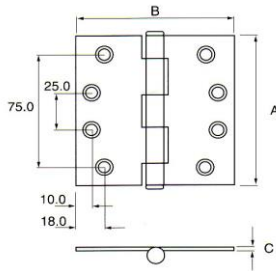

Architectural Hinges

Heavy Duty Button Tipped -Wide Throw

Product Code	Description	Finish	Ctn Qty	Pack	Price
WA10125FSSS	Hinge BT 100x125x3.5mm FP SSS	SSS	1/20pr	Box	
WA10125FPSS	Hinge BT 100x125x3.5mm FP PSS	PSS	1/20pr	Box	
WA10150FSSS	Hinge BT 100x150x3.5mm FP SSS	SSS	1/20pr	Box	
WA10150FPSS	Hinge BT 100x150x3.5mm FP PSS	PSS	1/20pr	Box	
WA10175FSSS	Hinge BT 100x175x3.5mm FP SSS	SSS	1/20pr	Box	
WA10175FPSS	Hinge BT 100x175x3.5mm FP PSS	PSS	1/20pr	Box	
WA10200FSSS	Hinge BT 100x200x3.5mm FP SSS	SSS	1/20pr	Box	
WA10200FPSS	Hinge BT 100x200x3.5mm FP PSS	PSS	1/20pr	Box	

Special Applications