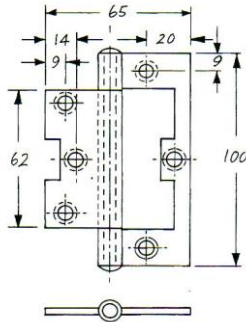

Non Mortise Hinge -Loose Pin