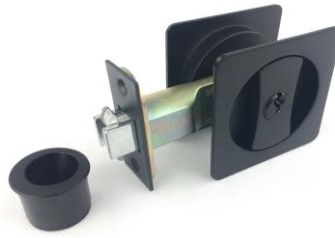

<i>STEEL BUTT HINGE</i>	
Steel Butt Hinge –Loose Pin	59
Steel Butt Hinge –Fixed Pin	60
<i>RADIUS HINGE</i>	
89mm Radius Hinge	60
<i>RADIUS LIFT OFF HINGE</i>	
89mm Radius Lift Off Hinge	60
<i>SQUARE LIFT OFF HINGE</i>	
85mm Square Lift Off Hinge	60
100mm Square Lift Off Hinge	61
<i>NON MORTISE HINGE</i>	
Non Mortise Hinge –Fixed Pin	61
Non Mortise Hinge –Loose Pin	61
<i>SCOTCH TEE HINGE</i>	
Scotch Tee Hinge –Brass Pin	62
<i>PAD BOLT</i>	
Pad Bolt – Standard Shoot	62
Pad Bolt – Long Shoot	62
<i>GATE LATCH</i>	
Gate Latch –“Improved Pattern”	62
<i>DROP BOLT</i>	
Drop Bolt –Zinc Plated	62
<i>BALL BEARING GATE HINGES</i>	
Long Strap	63
Short Strap	63
Double Butt	63
Weld On Gate Hinge	63
<i>WOOD SCREWS</i>	
Counter Sunk Phillip Drive Screws	64 -65
M5x12mm CSK Phillip SS Screws	65

SLIDING DOOR LOCK

Suitable 54mm Door Face Hole,
60mm Backset

Product Code	Description	Finish	Ctn Qty	Pack	Price
ROUND					
Entrance Set					
SLR60ET-MB	Sliding door lock (RD) -Entrance -MB	MB	6 / 24.	VIS	
Privacy Set -- Stainless Steel 304					
SLR01BK-MB	Sliding door lock (RD) -Privacy -MB	MB	6 / 24.	VIS	
Passage Set -- Stainless Steel 304					
SLR01PS-MB	Sliding door lock (RD) -Passage -MB	MB	6 / 24.	VIS	

MB - Matt black

SLIDING DOOR LOCK

Suitable 54mm Door Face Hole,
60mm Backset

Product Code	Description	Finish	Ctn Qty	Pack	Price
SQUARE					
Entrance Set					
SLS60ET-MB	Sliding door lock (SQ) -Entrance -MB	MB	6 / 24.	VIS	
Privacy Set - Stainless Steel 304					
SLS02BK-MB	Sliding door lock (SQ) -Privacy -MB	MB	6 / 24.	VIS	
Passage Set -- Stainless Steel 304					
SLS02PS-MB	Sliding door lock (SQ) -Passage -MB	MB	6 / 24.	VIS	