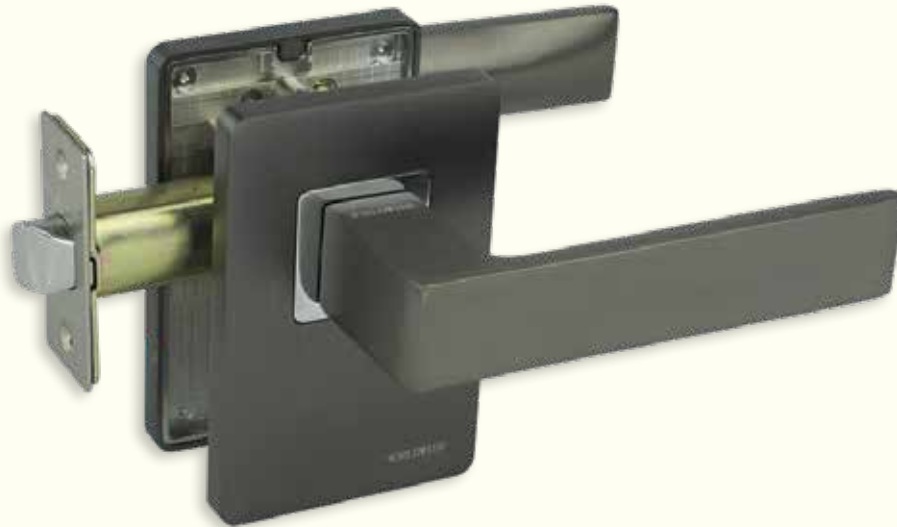

ergoloc

elegant design | comfortable holding

ergoloc offers the elegant design with the prominent feature which is the harmony that you will feel comfortable when holding it. It is an excellent choice for top home decoration of modern style.

AVOCA

The Signature Range

Complete the Look

Match your internal door handles with an entrance lock for a consistent look throughout the house.

PRIVACY

Model: Avoca

Finishes: Satin Nickel
Satin Black

PASSAGE

Model: Avoca

Finishes: Satin Nickel
Satin Black

Please visit our website: www.worldwidehardware.com.au

ergoloc

elegant design | comfortable holding

ergoloc offers the elegant design with the prominent feature which is the harmony that you will feel comfortable when holding it. It is an excellent choice for top home decoration of modern style.

ELGIN

The Signature Range

Complete the Look

Match your internal door handles with an entrance lock for a consistent look throughout the house.

PRIVACY

Model: Elgin

Finishes: Satin Nickel
Satin Black

PASSAGE